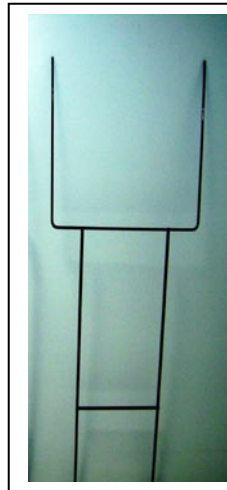

## Winter Special Powder Coated Sign Frames

*J WALKER  
SIGN SUPPLY*

800-248-8872

14" Corr Plast Stand

\$ 1.25

28" HD Corr Plast Stand

\$ 2.19

20" Corr Plast Stand

\$1.39

30" Goal Plast Stand

\$ .99

33" Corr Plast Stand

\$1.70

18 x 24 Angle Iron  
Frame

\$ 9.95

Take advantage of this volume pricing to add to your stock